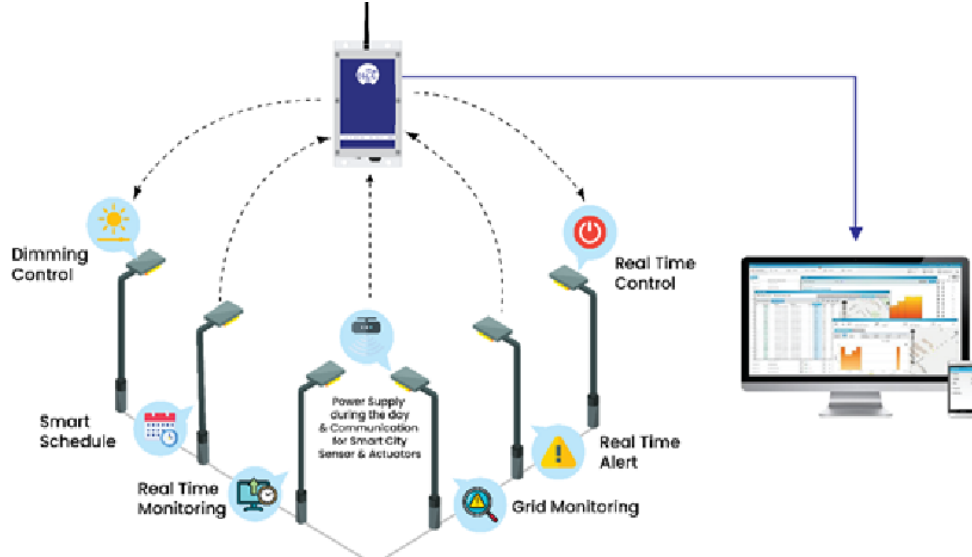

Real-Time Working Demo Model of IoT Agriculture

Moisture Sensor

Water pump

- ◆ Soil Moisture Sensor
- ◆ Soil Temperature Sensor
- ◆ Rain Drop Sensor
- ◆ Drip Irrigation Modules and pumps for Agriculture setup

Real Time Working Demo Model of IoT Environmental Weather Kit

- ◆
- ◆
- ◆ Co2 Gas Sensor
- ◆ Temperature Humidity
- ◆ Sensor Pressure Sensor
- ◆ Rain Drop Sensor
- ◆ WI-FI IoT Node, with ready to use Battery

Real-Time Working Demo Model of IoT for Lightning

- ◆
- ◆
- ◆
- IoT Wi-Fi Controller for Mobile App facility.
- Relay Board 4 channel with USB, WIFI facility.
- Wi-Fi Door Access Control.

Real-Time Working Demo Model of IoT Water Quality Monitoring Kit

- IoT Wi-Fi
- ◆
- ◆
- ◆
- ◆
- ◆
- ◆
- Node WATER
- PH SENSOR
- Do sensor with analog outWater tds sensor: -
- Input Voltage: 3.3 ~ 5.5 V
- Output Voltage: 0 -2.3 V