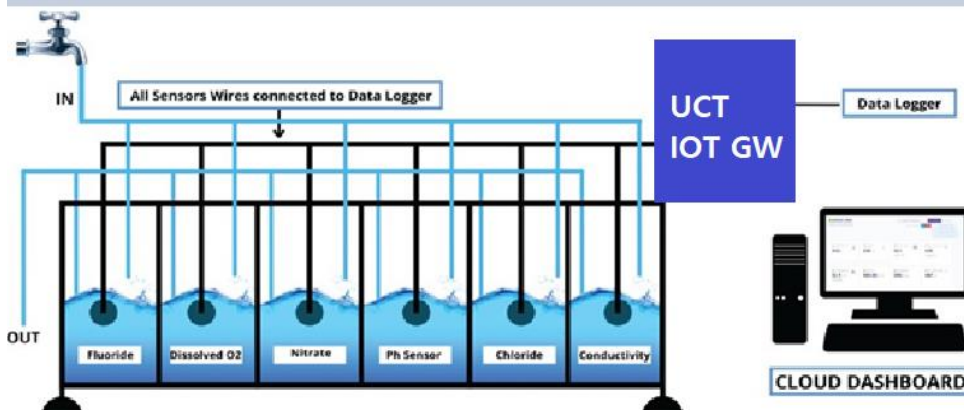

Real-Time Working Demo Model of IoT Agriculture

Moisture Sensor

Water pump

- ◆ Soil Moisture Sensor
- ◆ Soil Temperature Sensor
- ◆ Rain Drop Sensor
- ◆ Drip Irrigation Modules and pumps for Agriculture setup

Real Time Working Demo Model of IoT Environmental Weather Kit

- ◆
- ◆
- ◆ Co2 Gas Sensor
- ◆ Temperature Humidity
- ◆ Sensor Pressure Sensor
- ◆ Rain Drop Sensor
- ◆ WI-FI IoT Node, with ready to use Battery

Real-Time Working Demo Model of IoT for Lightning

- ◆
- ◆
- ◆
- IoT Wi-Fi Controller for Mobile App facility.
- Relay Board 4 channel with USB, WIFI facility.
- Wi-Fi Door Access Control.

Real-Time Working Demo Model of IoT Water Quality Monitoring Kit

- IoT Wi-Fi
- ◆
- ◆
- ◆
- ◆
- ◆
- ◆
- Node WATER
- PH SENSOR
- Do sensor with analog outWater tds sensor: -
- Input Voltage: 3.3 ~ 5.5 V
- Output Voltage: 0 -2.3 V